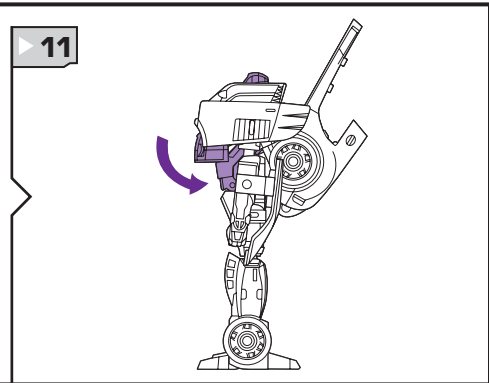

TRANSFORMERS

AGES 5+
83743/15200 Asst.

JOLT
DECEPTICON

NOTE: Some parts are made to detach if excessive force is applied and are designed to be reattached if separation occurs. Adult supervision may be necessary for younger children.

TRANSFORMERS.COM

CHANGING TO ROBOT

TURBO MODE

Reverse order of instructions to convert back into vehicle.